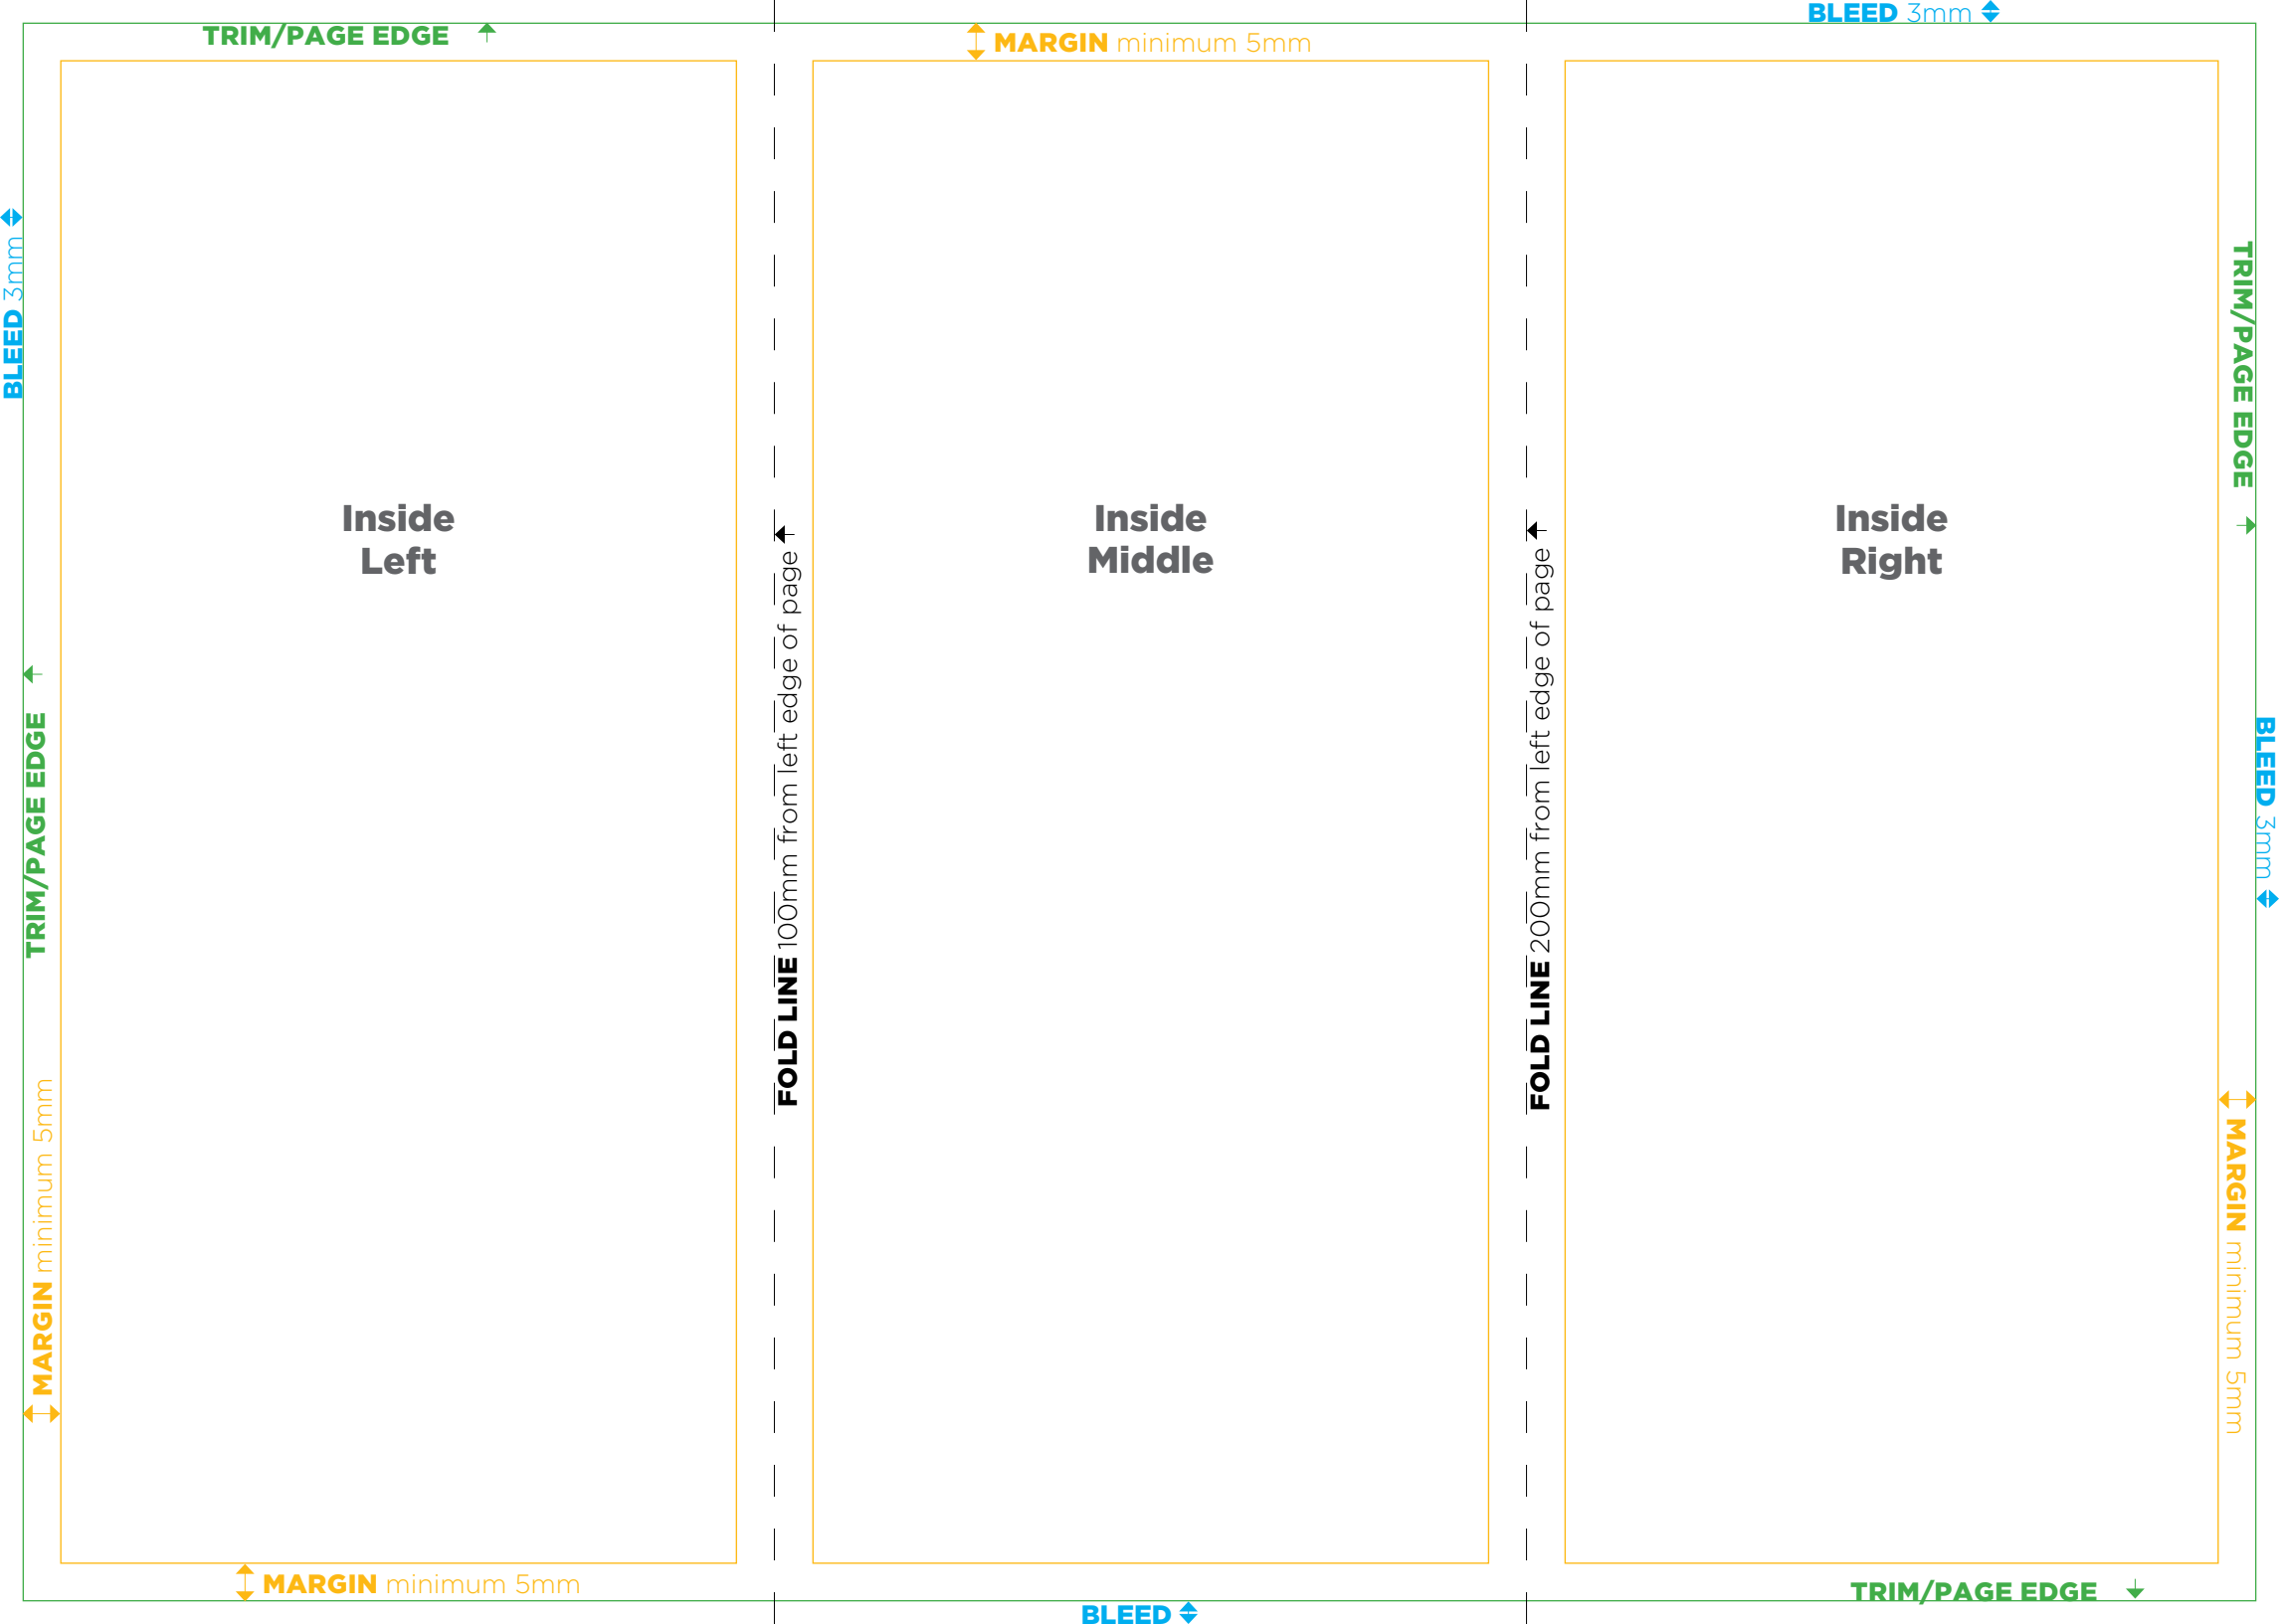

TRIM/PAGE EDGE ↑

MARGIN minimum 5mm

BLEED 3mm

Outside
Left

Outside
Middle
BACK COVER

Outside
Right
COVER

Trifold | A4 | 6pp

FOLD LINE 97mm from left edge of page

FOLD LINE 197mm from left edge of page

BLEED 3mm

TRIM/PAGE EDGE ↑

MARGIN minimum 5mm

TRIM/PAGE EDGE ↑

BLEED 3mm

MARGIN minimum 5mm

MARGIN minimum 5mm

BLEED

TRIM/PAGE EDGE ↓

TRIM/PAGE EDGE ↑

MARGIN minimum 5mm

BLEED 3mm

BLEED 3mm

TRIM/PAGE EDGE ↑

BLEED 3mm

Inside Left

Inside Middle

Inside Right

TRIM/PAGE EDGE ↑

FOLD LINE 100mm from left edge of page ↑

FOLD LINE 200mm from left edge of page ↑

MARGIN minimum 5mm

MARGIN minimum 5mm