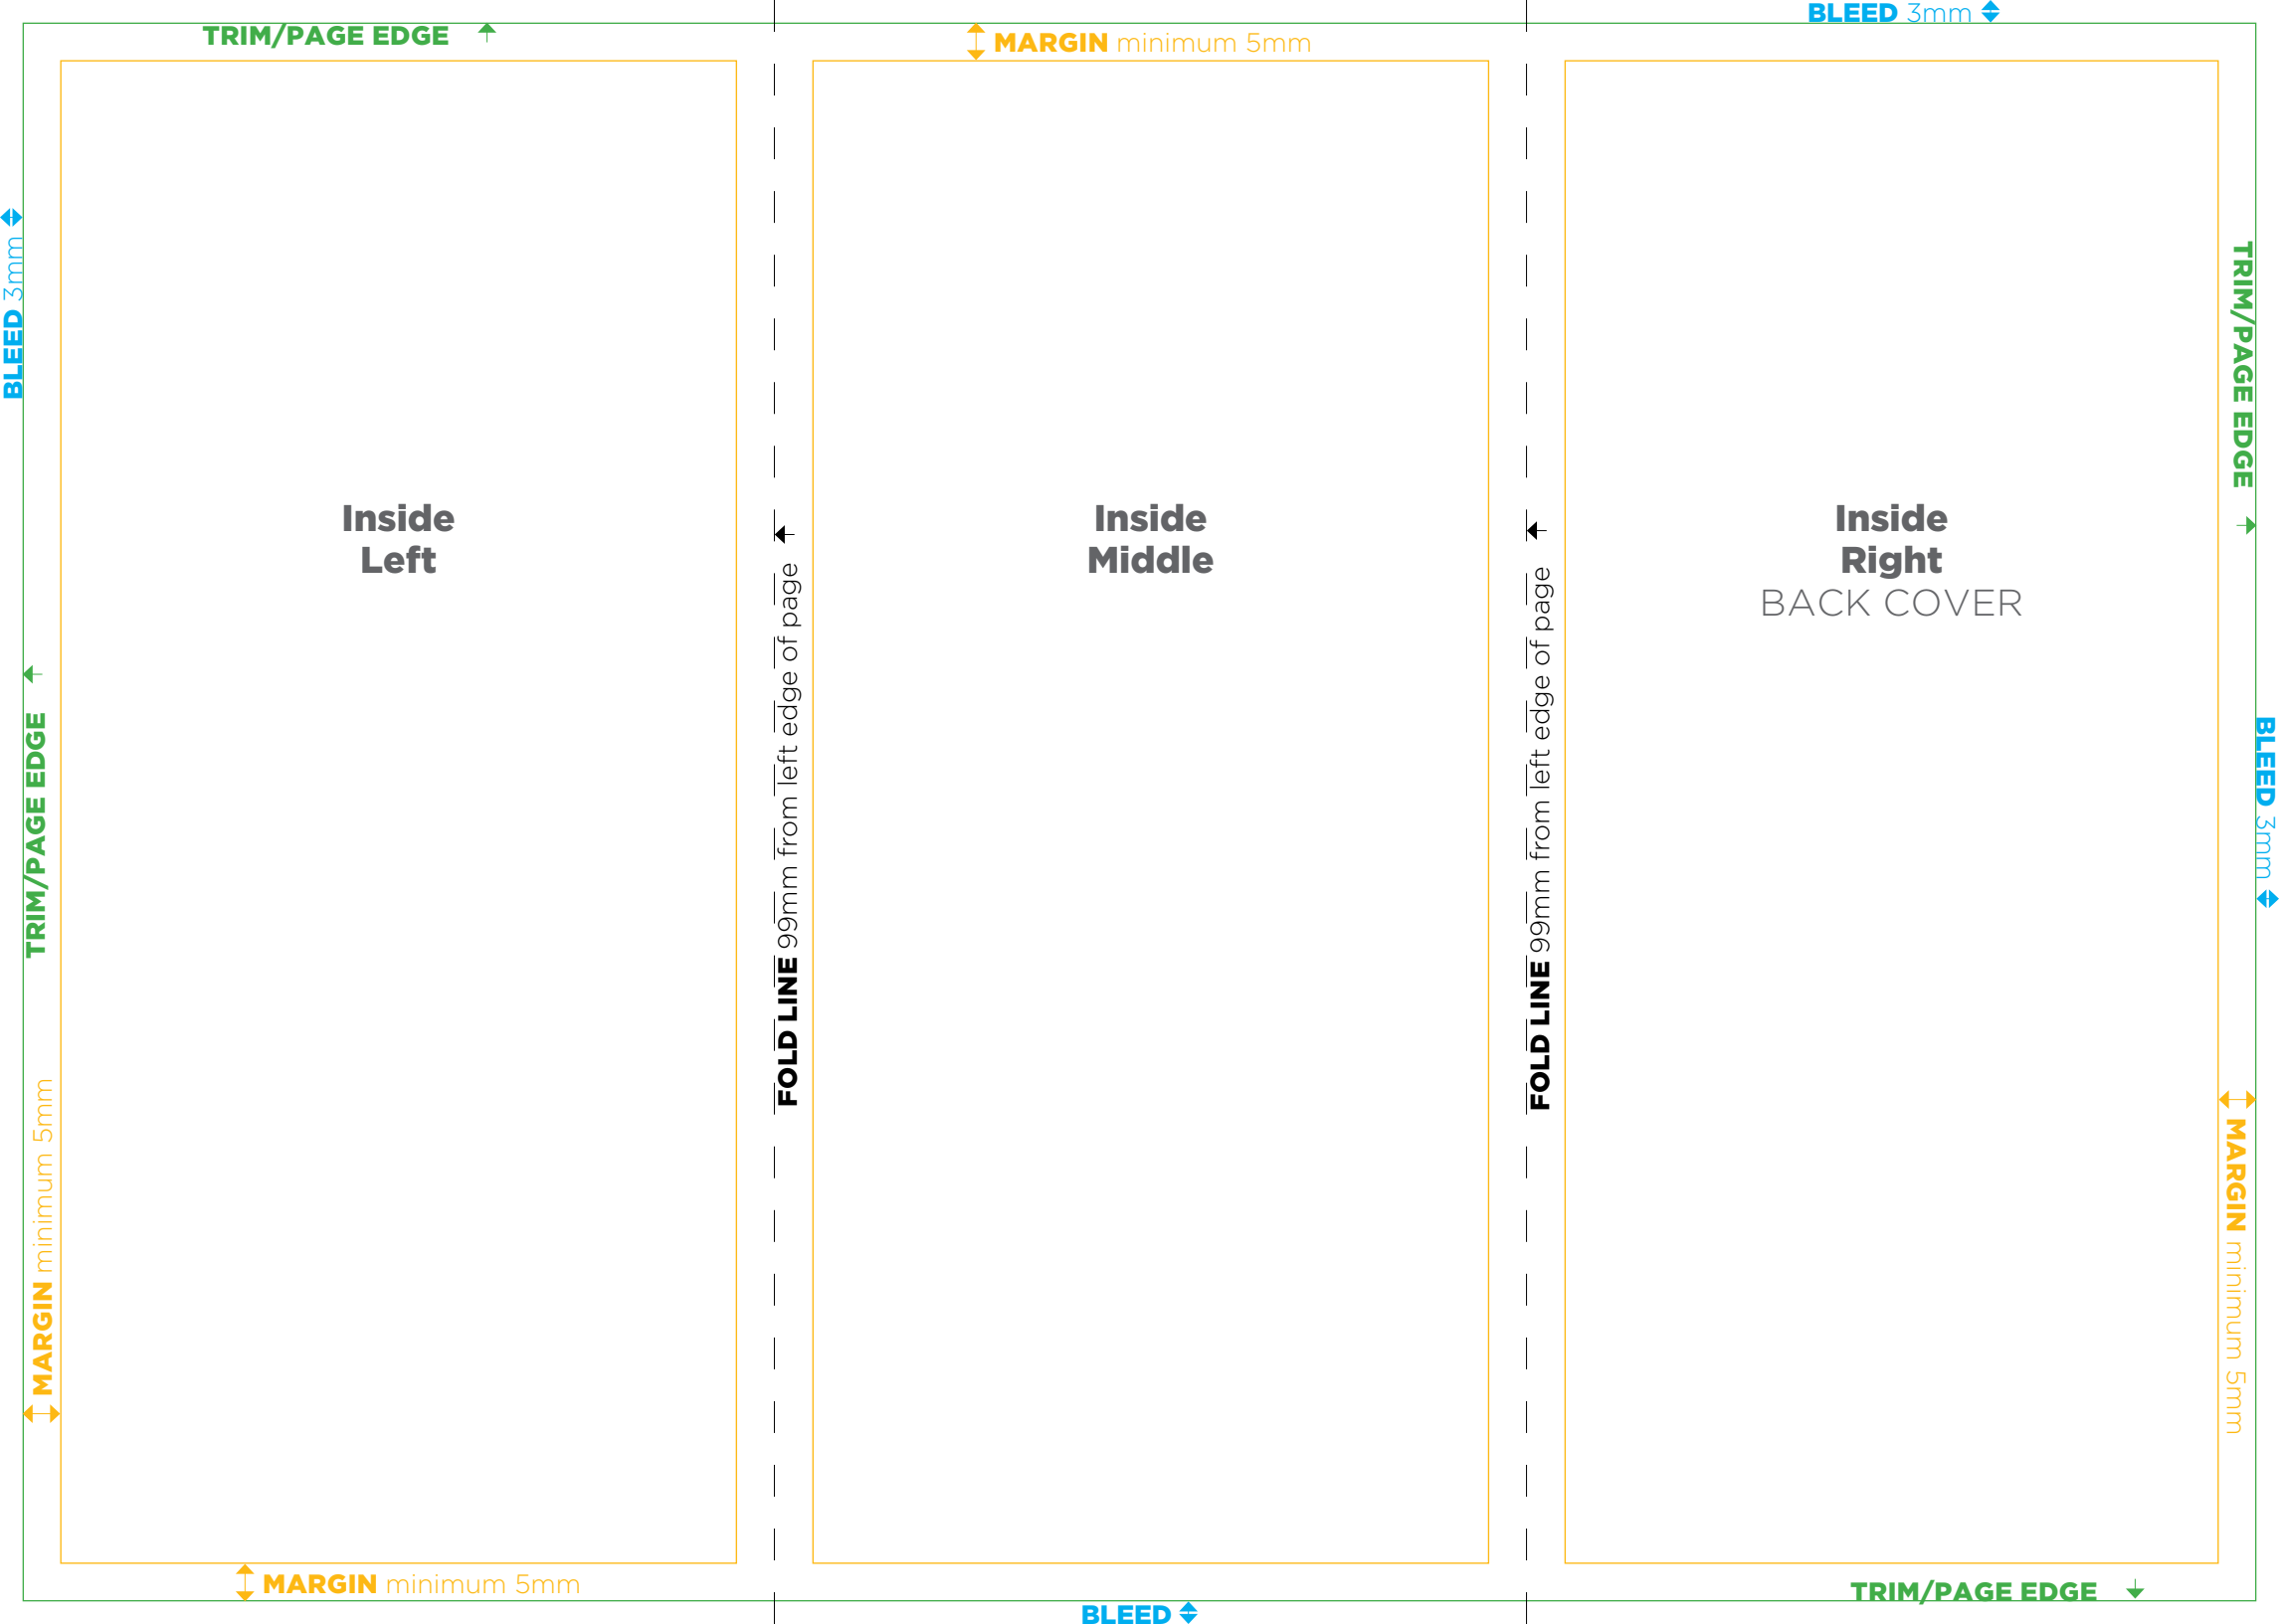

TRIM/PAGE EDGE ↑

MARGIN minimum 5mm

BLEED 3mm

Outside
Left

Outside
Middle

Outside
Right
COVER

Concertina Fold | A4 | 6pp

FOLD LINE 99mm from left edge of page ↑

FOLD LINE 198mm from left edge of page ↑

BLEED 3mm

TRIM/PAGE EDGE ↑

BLEED 3mm

MARGIN minimum 5mm

TRIM/PAGE EDGE ↑

MARGIN minimum 5mm

MARGIN minimum 5mm

BLEED

TRIM/PAGE EDGE ↓

TRIM/PAGE EDGE ↑

MARGIN minimum 5mm

BLEED 3mm

BLEED 3mm

TRIM/PAGE EDGE ↑

Inside
Left

Inside
Middle

Inside
Right
BACK COVER

BLEED 3mm

TRIM/PAGE EDGE ↑

FOLD LINE 99mm from left edge of page

FOLD LINE 99mm from left edge of page

MARGIN minimum 5mm

MARGIN minimum 5mm